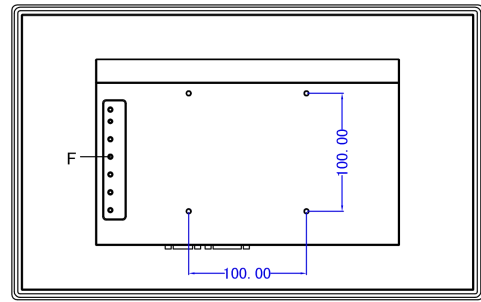

Specifications

Display	
Panel Size	15.6" (16:9)
Resolution	1920 x 1080 (FHD)
Display Brightness	450 cd/m2
Contrast Ratio	1000:1
Backlight Lifetime	50000 Hr (min.)
Viewing Angle	89 / 89 / 89 / 89 (CR≥10) (L / R / U / D)
Touch screen	
Touch Type	Optical bonding PCAP Touch
Surface Hardness	≥7H
I / O	
VGA	1 x VGA
H-DMI	1 x H-DMI
DVI	1 x DVI
USB	1 x Touch USB
Other I/O Interface	1 x OSD Control Key
Power	
Power Adapter	1 x Optional AC/DC 12V/4A , 48W
Power Input	2-pin Terminal Block Connector with Power Input 12~24VDC
Power Consumption	≤30W
Physical	
Material	SUS 304 Panel + SECC
Mounting	Stand / Wall / VESA / Panel
Dimension (W x H x D)	400 x 250 x 55 mm
Cut-out Size	386 x 236 mm
Packing Size	460 x 180 x 400 mm
Weight (Net)	4.4 kg
Environment	
Operating Temperature	-20~70°C (-4~158°F)
Storage Temperature	-30~80°C (-22~176°F)
Relative Humidity	5%~95%@40°C, non-condensing
Vibration Protection	1.5 Grms, IEC 60068-2-64, random, 5 ~ 500 Hz, 1 hr/axis
IP Level	Front Panel IP66
EMC	CE, FCC, Class A, ROHS , IEC / EN 62368-1

Dimension & I/O

I / O Definition:

- A: DC 12V~24V
- B: T-USB
- C: H-DMI
- D: DVI
- E: VGA
- F: OSD Control Key

Panel Cutout Dimensions: 386 x 236 mm (15.20 x 9.29 in)

Ordering info

Available models	Description
PM-H156WCC	15.6" FHD LCD Industrial Monitor with Capcice touch, 1 x HDMI / 1 x DVI / 1 x VGA / 1 x T-USB / DC 12V~24V