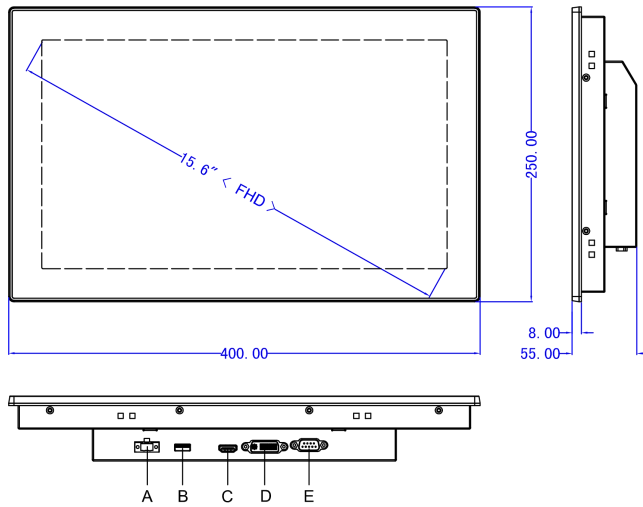

Specifications

Display	
Panel Size	15.6" (16:9)
Resolution	1920 x 1080 (FHD)
Display Brightness	450 cd/m2
Contrast Ratio	1000:1
Backlight Lifetime	50000 Hr (min.)
Viewing Angle	89 / 89 / 89 / 89 (CR≥10) (L / R / U / D)
Touch screen	
Touch Type	Optical bonding PCAP Touch
Surface Hardness	≥7H
I / O	
VGA	1 x VGA
H-DMI	1 x H-DMI
DVI	1 x DVI
USB	1 x Touch USB
Other I/O Interface	1 x OSD Control Key
Power	
Power Adapter	1 x Optional AC/DC 12V/4A , 48W
Power Input	2-pin Terminal Block Connector with Power Input 12~24VDC
Power Consumption	≤30W
Physical	
Material	SUS 304 Panel + SECC
Mounting	Stand / Wall / VESA / Panel
Dimension (W x H x D)	400 x 250 x 55 mm
Cut-out Size	386 x 236 mm
Packing Size	460 x 180 x 400 mm
Weight (Net)	4.4 kg
Environment	
Operating Temperature	-20~70°C (-4~158°F)
Storage Temperature	-30~80°C (-22~176°F)
Relative Humidity	5%~95%@40°C, non-condensing
Vibration Protection	1.5 Grms, IEC 60068-2-64, random, 5 ~ 500 Hz, 1 hr/axis
IP Level	Front Panel IP66
EMC	CE, FCC, Class A, ROHS , IEC / EN 62368-1

Dimension & I/O

I / O Definition:

- A: DC 12V~24V
- B: T-USB
- C: H-DMI
- D: DVI
- E: VGA
- F: OSD Control Key

Panel Cutout Dimensions: 386 x 236 mm (15.20 x 9.29 in)

Ordering info

Available models	Description
PM-H156WCC	15.6" FHD LCD Industrial Monitor with Capcice touch, 1 x HDMI / 1 x DVI / 1 x VGA / 1 x T-USB / DC 12V~24V