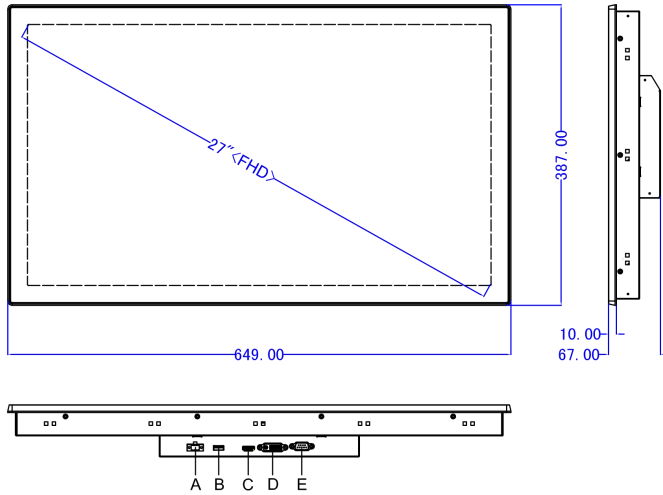

Dimension & I/O

I / O Definition:

- A: DC 12V ~24V
- C: H-DMI
- E: VGA
- B: T-USB
- D: DVI
- F: OSD Control Key

Panel Cutout Dimensions: 632 x 374 mm (22.88 x 14.55 in )

Ordering info

| Available models | Description  |
|------------------|--|
| PM-H027WAC       | 27" FHD LCD Industrial Monitor with Capcice touch, 1 x HDMI / 1 x DVI / 1 x VGA / 1 x T-USB / DC 12V~24V |