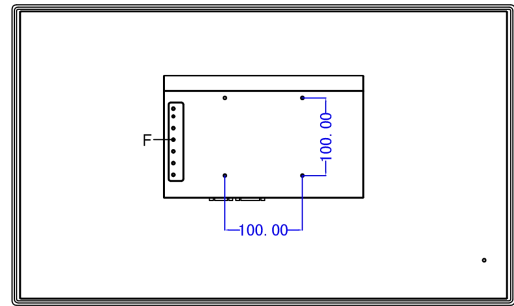

Dimension & I/O

I / O Definition:

- A: DC 12V ~24V
- C: H-DMI
- E: VGA
- B: T-USB
- D: DVI
- F: OSD Control Key

Panel Cutout Dimensions: 632 x 374 mm (22.88 x 14.55 in )

Ordering info

| Available models | Description  |
|------------------|--|
| PM-H027WAC       | 27" FHD LCD Industrial Monitor with Capcice touch, 1 x HDMI / 1 x DVI / 1 x VGA / 1 x T-USB / DC 12V~24V |