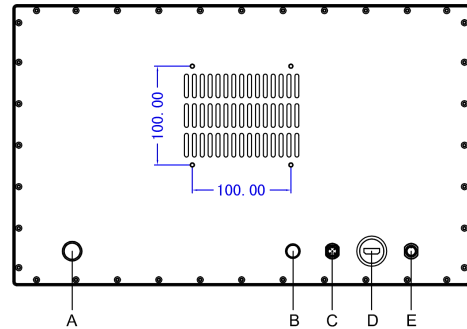

## Features

- Industrial-grade 18.5" FHD LCD panel with 50k backlight lifetime
- Optical bonding PCAP multipoint touch screen
- Full device IP66/IP69K with Strong aluminum alloy casing
- Video Input Interfaces: 1 x HDMI / 1 x VGA Optional
- Support USB Interfaces for Touch Function
- Supports embedded / VESA 100mm x 100mm mounting holes
- Wide Operating Temperature -20°C to 70°C
- 12V to 24V DC Wide Range Power Input

## Specifications

Display	
Panel Size	18.5" ( 16:9 )
Resolution	1920 x 1080 ( FHD )
Display Brightness	350 cd/m2
Contrast Ratio	1200:1
Backlight Lifetime	50000 Hr (min.)
Viewing Angle	85 / 85 / 85 / 85 ( CR≥10 ) ( L / R / U / D )
Touch screen	
Touch Type	Optical bonding PCAP Touch
Surface Hardness	≥7H
I / O	
Video	1 x Waterproof Connector For H-DMI / VGA ( Optional )
USB	1 x SP13 Waterproof Connector For Touch USB2.0
Other I/O Interface	1 x Power Switch
Power	
Power Adapter	1 x Optional AC/DC 12V/5A , 60W
Power Input	1 x SP13 Waterproof Connector For 12V~24V DC
Power Consumption	≤30W
Physical	
Material	Aluminum Alloy Shell
Mounting	Stand / Wall / VESA
Dimension (W x H x D)	464 x 285 x 45 mm
Cut-out Size	/
Packing Size	500 x 180 x 450 mm
Weight (Net)	6.5 kg
Environment	
Operating Temperature	-20~70°C ( -4~158°F )
Storage Temperature	-30~80°C (-22~176°F)
Relative Humidity	5%~95%@40°C, non-condensing
Vibration Protection	1.5 Grms, IEC 60068-2-64, random, 5 ~ 500 Hz, 1 hr/axis
IP Level	IP66 / IP69K
EMC	CE, FCC, Class A, ROHS

Dimension & I/O

I / O Definition:

- A: Power Button
- B: Breather Valve
- C: T-USB
- D: H-DMI / VGA ( Optional )
- E: DC 12V~24V

Product Dimensions: 464 x 284.6 x 45 mm (18.27 x 11.2 x 1.77 in)

Ordering info