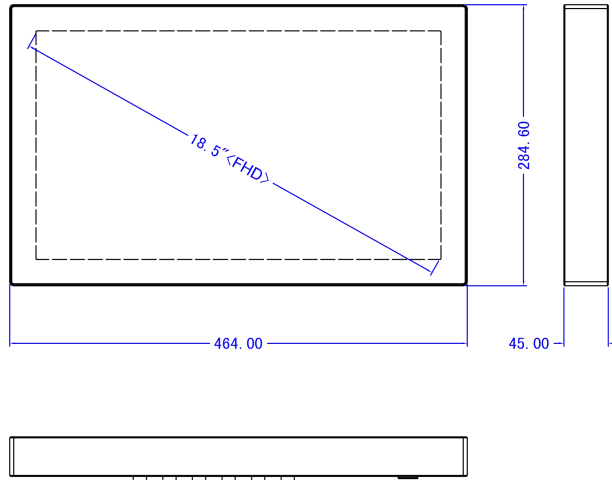

## Specifications

Display	
Panel Size	18.5" ( 16:9 )
Resolution	1920 x 1080 ( FHD )
Display Brightness	350 cd/m2
Contrast Ratio	1200:1
Backlight Lifetime	50000 Hr (min.)
Viewing Angle	85 / 85 / 85 / 85 ( CR≥10 ) ( L / R / U / D )
Touch screen	
Touch Type	Optical bonding PCAP Touch
Surface Hardness	≥7H
I / O	
Video	1 x Waterproof Connector For H-DMI / VGA ( Optional )
USB	1 x SP13 Waterproof Connector For Touch USB2.0
Other I/O Interface	1 x Power Switch
Power	
Power Adapter	1 x Optional AC/DC 12V/5A , 60W
Power Input	1 x SP13 Waterproof Connector For 12V~24V DC
Power Consumption	≤30W
Physical	
Material	Aluminum Alloy Shell
Mounting	Stand / Wall / VESA
Dimension (W x H x D)	464 x 285 x 45 mm
Cut-out Size	/
Packing Size	500 x 180 x 450 mm
Weight (Net)	6.5 kg
Environment	
Operating Temperature	-20~70°C ( -4~158°F )
Storage Temperature	-30~80°C (-22~176°F)
Relative Humidity	5%~95%@40°C, non-condensing
Vibration Protection	1.5 Grms, IEC 60068-2-64, random, 5 ~ 500 Hz, 1 hr/axis
IP Level	IP66 / IP69K
EMC	CE, FCC, Class A, ROHS

Dimension & I/O

I / O Definition:

- A: Power Button
- B: Breather Valve
- C: T-USB
- D: H-DMI / VGA ( Optional )
- E: DC 12V~24V

Product Dimensions: 464 x 284.6 x 45 mm (18.27 x 11.2 x 1.77 in)

Ordering info