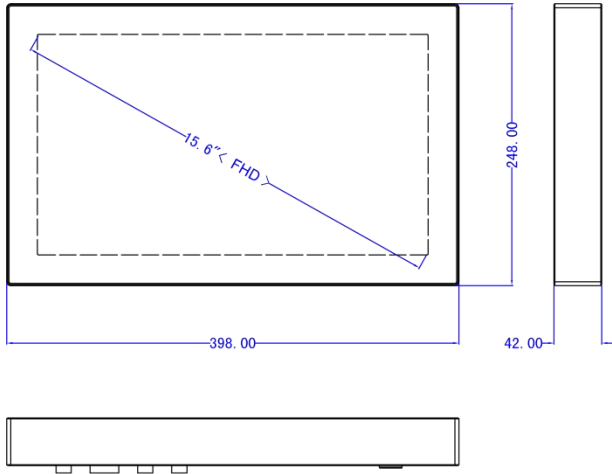

Specifications

Display	
Panel Size	15.6" (16:9)
Resolution	1920 x 1080 (FHD)
Display Brightness	450 cd/m2
Contrast Ratio	1000:1
Backlight Lifetime	50000 Hr (min.)
Viewing Angle	89 / 89 / 89 / 89 (CR≥10) (L / R / U / D)
Touch screen	
Touch Type	Optical bonding PCAP Touch
Surface Hardness	≥7H
I / O	
Video	1 x Waterproof Connector For H-DMI / VGA (Optional)
USB	1 x SP13 Waterproof Connector For Touch USB2.0
Other I/O Interface	1 x Power Switch
Power	
Power Adapter	1 x Optional AC/DC 12V/5A , 60W
Power Input	1 x SP13 Waterproof Connector For 12V~24V DC
Power Consumption	≤30W
Physical	
Material	Aluminum Alloy Shell
Mounting	Stand / Wall / VESA
Dimension (W x H x D)	398 x 248 x 42 mm
Cut-out Size	/
Packing Size	460 x 180 x 400 mm
Weight (Net)	4.3 kg
Environment	
Operating Temperature	-20~70°C (-4~158°F)
Storage Temperature	-30~80°C (-22~176°F)
Relative Humidity	5%~95%@40°C, non-condensing
Vibration Protection	1.5 Grms, IEC 60068-2-64, random, 5 ~ 500 Hz, 1 hr/axis
IP Level	IP66 / IP69K
EMC	CE, FCC, Class A, ROHS

Dimension & I/O

I / O Definition:
 A: Power Button B: Breather Valve
 C: T-USB D: H-DMI / VGA (Optional)
 E: DC 12V~24V

Product Dimensions: 398 x 248 x 42 mm (15.67 x 9.76 x 1.65 in)

Ordering info

Available models	Description
WPM-H156WAC	15.6" FHD LCD Industrial Monitor with Capcice touch, 1 x HDMI / 1 x VGA / 1 x T-USB / DC 12V~24V