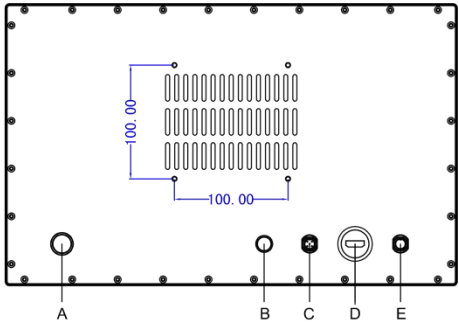

Features

- Industrial-grade 15.6" FHD LCD panel with 50k backlight lifetime
- Optical bonding PCAP multipoint touch screen
- Full device IP66/IP69K with Strong aluminum alloy casing
- Video Input Interfaces: 1 x HDMI / 1 x VGA Optional
- Support USB Interfaces for Touch Function
- Supports embedded / VESA 100mm x 100mm mounting holes
- Wide Operating Temperature -20°C to 70°C
- 12V to 24V DC Wide Range Power Input

Specifications

Display	
Panel Size	15.6" (16:9)
Resolution	1920 x 1080 (FHD)
Display Brightness	450 cd/m2
Contrast Ratio	1000:1
Backlight Lifetime	50000 Hr (min.)
Viewing Angle	89 / 89 / 89 / 89 (CR≥10) (L / R / U / D)
Touch screen	
Touch Type	Optical bonding PCAP Touch
Surface Hardness	≥7H
I / O	
Video	1 x Waterproof Connector For H-DMI / VGA (Optional)
USB	1 x SP13 Waterproof Connector For Touch USB2.0
Other I/O Interface	1 x Power Switch
Power	
Power Adapter	1 x Optional AC/DC 12V/5A , 60W
Power Input	1 x SP13 Waterproof Connector For 12V~24V DC
Power Consumption	≤30W
Physical	
Material	Aluminum Alloy Shell
Mounting	Stand / Wall / VESA
Dimension (W x H x D)	398 x 248 x 42 mm
Cut-out Size	/
Packing Size	460 x 180 x 400 mm
Weight (Net)	4.3 kg
Environment	
Operating Temperature	-20~70°C (-4~158°F)
Storage Temperature	-30~80°C (-22~176°F)
Relative Humidity	5%~95%@40°C, non-condensing
Vibration Protection	1.5 Grms, IEC 60068-2-64, random, 5 ~ 500 Hz, 1 hr/axis
IP Level	IP66 / IP69K
EMC	CE, FCC, Class A, ROHS

Dimension & I/O

I / O Definition:
 A: Power Button B: Breather Valve
 C: T-USB D: H-DMI / VGA (Optional)
 E: DC 12V~24V

Product Dimensions: 398 x 248 x 42 mm (15.67 x 9.76 x 1.65 in)

Ordering info

Available models	Description
WPM-H156WAC	15.6" FHD LCD Industrial Monitor with Capcice touch, 1 x HDMI / 1 x VGA / 1 x T-USB / DC 12V~24V