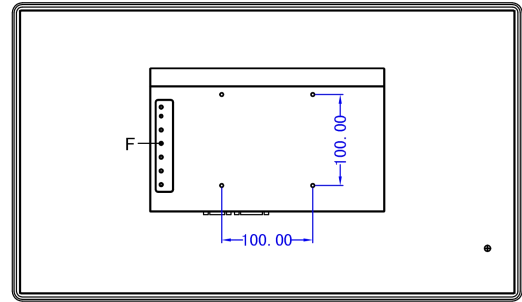

## Specifications

Display	
Panel Size	21.5" ( 16:9 )
Resolution	1920 x 1080 ( FHD )
Display Brightness	1000 cd/m2
Contrast Ratio	1000:1
Backlight Lifetime	50000 Hr (min.)
Viewing Angle	89 / 89 / 89 / 89 (CR≥10) ( L / R / U / D )
Touch screen	
Touch Type	10 point PCAP
Surface Hardness	≥7H
I / O	
VGA	1 x VGA
H-DMI	1 x H-DMI
DVI	1 x DVI
USB	1 x Touch USB
Other I/O Interface	1 x OSD Control Key
Power	
Power Adapter	1 x Optional AC/DC 12V/4A , 48W
Power Input	2-pin Terminal Block Connector with Power Input 12~24VDC
Power Consumption	≤30W
Physical	
Material	Aluminum alloy panel, anodized treatment
Mounting	Stand / Wall / VESA / Panel
Dimension (W x H x D)	560 x 328 x 56 mm
Cut-out Size	546 x 314 mm
Packing Size	630 x 190 x 480 mm
Weight (Net)	6.0 kg
Environment	
Operating Temperature	-20~70°C ( -4~158°F )
Storage Temperature	-30~80°C (-22~176°F)
Relative Humidity	5%~95%@40°C, non-condensing
Vibration Protection	1.5 Grms, IEC 60068-2-64, random, 5 ~ 500 Hz, 1 hr/axis
IP Level	Front Panel IP66
EMC	CE, FCC, Class A, ROHS , IEC / EN 62368-1

Dimension & I/O

I / O Definition:

- A: DC 12V~24V
- B: T-USB
- C: H-DMI
- D: DVI
- E: VGA
- F: OSD Control Key

Panel Cutout Dimensions: 546 x 314 mm ( 21.50 x 12.36 in )

Ordering info

Available models	Description
PM-H215WKC	21.5" FHD LCD Industrial Monitor with Capcice touch, 1 x HDMI / 1 x DVI / 1 x VGA / 1 x T-USB / DC 12V~24V