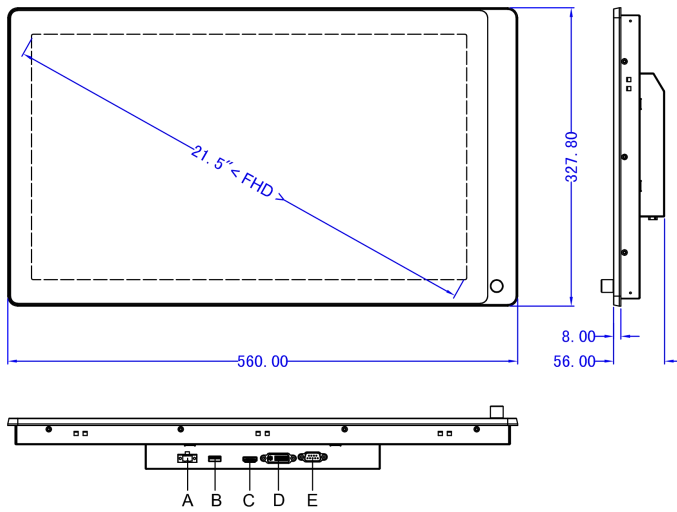

## Specifications

Display	
Panel Size	21.5" ( 16:9 )
Resolution	1920 x 1080 ( FHD )
Display Brightness	1000 cd/m2
Contrast Ratio	1000:1
Backlight Lifetime	50000 Hr (min.)
Viewing Angle	89 / 89 / 89 / 89 (CR≥10) ( L / R / U / D )
Touch screen	
Touch Type	10 point PCAP
Surface Hardness	≥7H
I / O	
VGA	1 x VGA
H-DMI	1 x H-DMI
DVI	1 x DVI
USB	1 x Touch USB
Other I/O Interface	1 x OSD Control Key
Power	
Power Adapter	1 x Optional AC/DC 12V/4A , 48W
Power Input	2-pin Terminal Block Connector with Power Input 12~24VDC
Power Consumption	≤30W
Physical	
Material	Aluminum alloy panel, anodized treatment
Mounting	Stand / Wall / VESA / Panel
Dimension (W x H x D)	560 x 328 x 56 mm
Cut-out Size	546 x 314 mm
Packing Size	630 x 190 x 480 mm
Weight (Net)	6.0 kg
Environment	
Operating Temperature	-20~70°C ( -4~158°F )
Storage Temperature	-30~80°C (-22~176°F)
Relative Humidity	5%~95%@40°C, non-condensing
Vibration Protection	1.5 Grms, IEC 60068-2-64, random, 5 ~ 500 Hz, 1 hr/axis
IP Level	Front Panel IP66
EMC	CE, FCC, Class A, ROHS , IEC / EN 62368-1

Dimension & I/O

I / O Definition:

- A: DC 12V~24V
- B: T-USB
- C: H-DMI
- D: DVI
- E: VGA
- F: OSD Control Key

Panel Cutout Dimensions: 546 x 314 mm ( 21.50 x 12.36 in )

Ordering info

Available models	Description
PM-H215WKC	21.5" FHD LCD Industrial Monitor with Capcice touch, 1 x HDMI / 1 x DVI / 1 x VGA / 1 x T-USB / DC 12V~24V