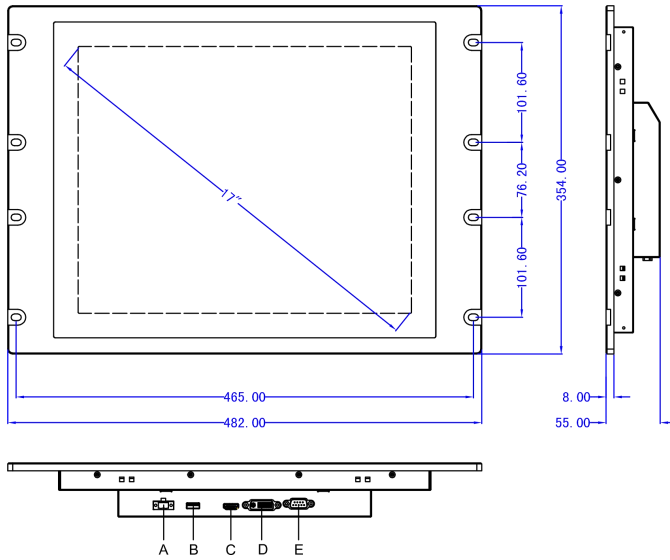

Specifications

Display	
Panel Size	17" (5:4)
Resolution	1280 x 1024
Display Brightness	400 cd/m2
Contrast Ratio	1000:1
Backlight Lifetime	50000 Hr (min.)
Viewing Angle	80 / 80 / 70 / 70 (CR≥10) (L / R / U / D)
Touch screen	
Touch Type	10 point PCAP
Surface Hardness	≥7H
I / O	
VGA	1 x VGA
H-DMI	1 x H-DMI
DVI	1 x DVI
USB	1 x Touch USB
Other I/O Interface	1 x OSD Control Key
Power	
Power Adapter	1 x Optional AC/DC 12V/4A , 48W
Power Input	2-pin Terminal Block Connector with Power Input 12~24VDC
Power Consumption	≤30W
Physical	
Material	Aluminum alloy panel, anodized treatment
Mounting	19.0-inch Rack Mount / Stand / Wall / VESA / Panel
Dimension (W x H x D)	482 x 354 x 55 mm
Height	8U
Packing Size	500 x 180 x 450 mm
Weight (Net)	5.0 KG
Environment	
Operating Temperature	-20~70°C (-4~158°F)
Storage Temperature	-30~80°C (-22~176°F)
Relative Humidity	5%~95%@40°C, non-condensing
Vibration Protection	1.5 Grms, IEC 60068-2-64, random, 5 ~ 500 Hz, 1 hr/axis
IP Level	Front Panel IP66
EMC	CE, FCC, Class A, ROHS , IEC / EN 62368-1

Dimension & I/O

I / O Definition:

- A: DC 12V~24V
- B: T-USB
- C: H-DMI
- D: DVI
- E: VGA
- F: OSD Control Key

Ordering info

Available models	Description
PM-H017SRC	17" SXGA LCD Industrial Monitor with Capcice touch, 1 x HDMI / 1 x DVI / 1 x VGA / 1 x T-USB / DC 12V~24V

Packing list

1 x Standard product
1 x 60W PSU (Power Supply)
1 x 1.5M HDMI Cable
1 x 1.5M T-USB Cable
8 x Panel mount metal clips

Available models

Display Size	Resolution	Format	Brightness(cd/m2)	Brightness(cd/m2)	LCD Color	Backlight MTBF
15"	1024x768	4:3	350cd/m ²	89/89/89/89	262K/16.2M	50000 Hr (min.)
17"	1280x1024	5:4	400cd/m ²	80/80/70/70	262K/16.7M	50000 Hr (min.)
19"	1280x1024	5:4	450cd/m ²	89/89/89/89	262K/16.7M	50000 Hr (min.)