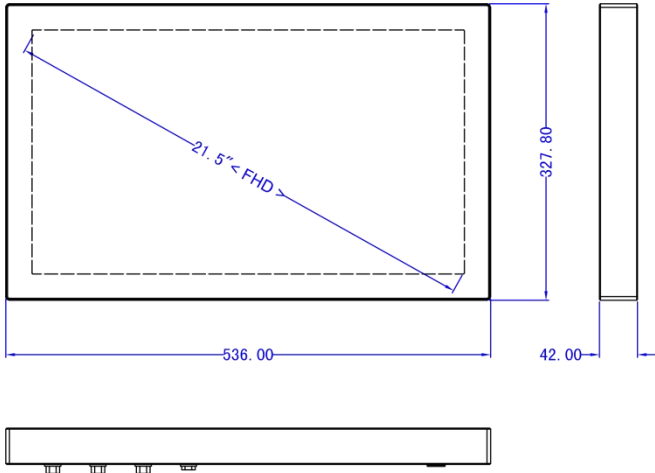

Features

- Industrial-grade 21.5" FHD LCD panel with 50k backlight lifetime
- Optical bonding PCAP multipoint touch screen
- Full device IP66/IP69K with Strong aluminum alloy casing
- Video Input Interfaces: 1 x HDMI / 1 x VGA Optional
- Support USB Interfaces for Touch Function
- Supports embedded / VESA 100mm x 100mm mounting holes
- Wide Operating Temperature -20°C to 70°C
- 12V to 24V DC Wide Range Power Input

Specifications

Display	
Panel Size	21.5" (16:9)
Resolution	1920 x 1080 (FHD)
Display Brightness	400 cd/m2
Contrast Ratio	1000:1
Backlight Lifetime	50000 Hr (min.)
Viewing Angle	89 / 89 / 89 / 89 (CR≥10) (L / R / U / D)
Touch screen	
Touch Type	Optical bonding PCAP Touch
Surface Hardness	≥7H
I / O	
Video	1 x Waterproof Connector For H-DMI / VGA (Optional)
USB	1 x SP13 Waterproof Connector For Touch USB2.0
Other I/O Interface	1 x Power Switch
Power	
Power Adapter	1 x Optional AC/DC 12V/5A , 60W
Power Input	1 x SP13 Waterproof Connector For 12V~24V DC
Power Consumption	≤30W
Physical	
Material	Aluminum Alloy Shell
Mounting	Stand / Wall / VESA
Dimension (W x H x D)	536 x 328 x 42 mm
Cut-out Size	/
Packing Size	730 x 200 x 530 mm
Weight (Net)	7.5 kg
Environment	
Operating Temperature	-20~70°C (-4~158°F)
Storage Temperature	-30~80°C (-22~176°F)
Relative Humidity	5%~95%@40°C, non-condensing
Vibration Protection	1.5 Grms, IEC 60068-2-64, random, 5 ~ 500 Hz, 1 hr/axis
IP Level	IP66 / IP69K
EMC	CE, FCC, Class A, ROHS

Dimension & I/O

I / O Definition:
 A: Power Switch
 B: Breather Valve
 C: T-USB
 D: H-DMI / VGA (Optional)
 E: DC 12V ~24V

Product Dimensions: 536 x 327.8 x 42 mm (21.1 x 12.9 x 1.65 in)

Ordering info

Available models	Description
WPM-H215WAC	21.5" FHD LCD Industrial Monitor with Capcice touch, 1 x HDMI / 1 x VGA / 1 x T-USB / DC 12V~24V