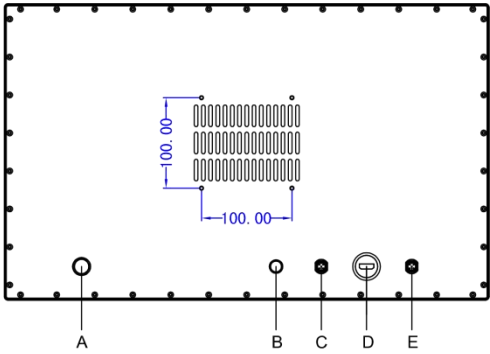

Features

- Industrial-grade 21.5" FHD LCD panel with 50k backlight lifetime
- Optical bonding PCAP multipoint touch screen
- Full device IP66/IP69K with Strong aluminum alloy casing
- Video Input Interfaces: 1 x HDMI / 1 x VGA Optional
- Support USB Interfaces for Touch Function
- Supports embedded / VESA 100mm x 100mm mounting holes
- Wide Operating Temperature -20°C to 70°C
- 12V to 24V DC Wide Range Power Input

Specifications

Display	
Panel Size	21.5" (16:9)
Resolution	1920 x 1080 (FHD)
Display Brightness	400 cd/m2
Contrast Ratio	1000:1
Backlight Lifetime	50000 Hr (min.)
Viewing Angle	89 / 89 / 89 / 89 (CR≥10) (L / R / U / D)
Touch screen	
Touch Type	Optical bonding PCAP Touch
Surface Hardness	≥7H
I / O	
Video	1 x Waterproof Connector For H-DMI / VGA (Optional)
USB	1 x SP13 Waterproof Connector For Touch USB2.0
Other I/O Interface	1 x Power Switch
Power	
Power Adapter	1 x Optional AC/DC 12V/5A , 60W
Power Input	1 x SP13 Waterproof Connector For 12V~24V DC
Power Consumption	≤30W
Physical	
Material	Aluminum Alloy Shell
Mounting	Stand / Wall / VESA
Dimension (W x H x D)	536 x 328 x 42 mm
Cut-out Size	/
Packing Size	730 x 200 x 530 mm
Weight (Net)	7.5 kg
Environment	
Operating Temperature	-20~70°C (-4~158°F)
Storage Temperature	-30~80°C (-22~176°F)
Relative Humidity	5%~95%@40°C, non-condensing
Vibration Protection	1.5 Grms, IEC 60068-2-64, random, 5 ~ 500 Hz, 1 hr/axis
IP Level	IP66 / IP69K
EMC	CE, FCC, Class A, ROHS

Dimension & I/O

I / O Definition:
 A: Power Switch
 B: Breather Valve
 C: T-USB
 D: H-DMI / VGA (Optional)
 E: DC 12V ~24V

Product Dimensions: 536 x 327.8 x 42 mm (21.1 x 12.9 x 1.65 in)

Ordering info

Available models	Description
WPM-H215WAC	21.5" FHD LCD Industrial Monitor with Capcice touch, 1 x HDMI / 1 x VGA / 1 x T-USB / DC 12V~24V