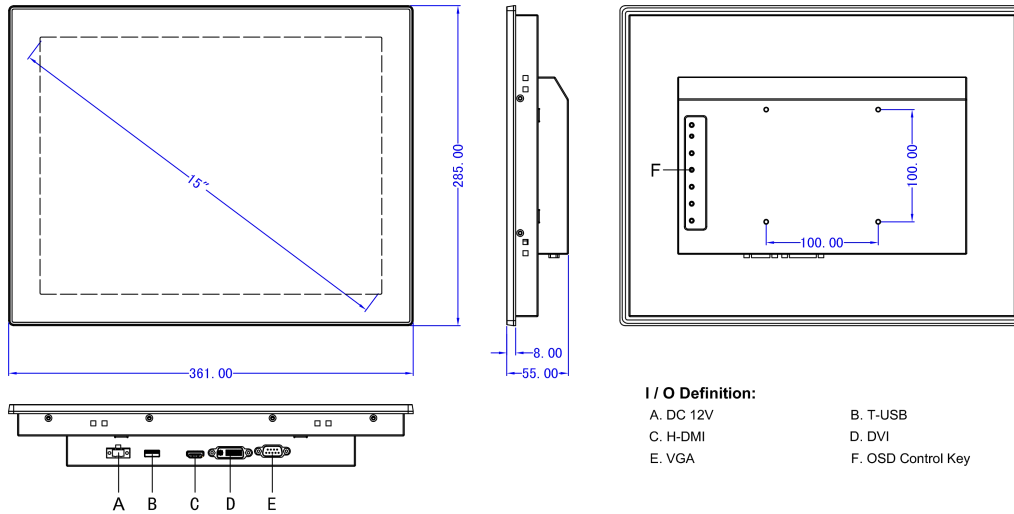

Specifications

Display	
Panel Size	15" (4:3)
Resolution	1024 x 768
Display Brightness	350 cd/m2
Contrast Ratio	1000:1
Backlight Lifetime	50000 Hr (min.)
Viewing Angle	89 / 89 / 89 / 89 (CR≥10) (L / R / U / D)
Touch screen	
Touch Type	10 point PCAP
Surface Hardness	≥7H
I / O	
VGA	1 x VGA
H-DMI	1 x H-DMI
DVI	1 x DVI
USB	1 x Touch USB
Other I/O Interface	1 x OSD Control Key
Power	
Power Adapter	1 x Optional AC/DC 12V/4A , 48W
Power Input	2-pin Terminal Block Connector with Power Input 12~24VDC
Power Consumption	≤30W
Physical	
Material	Inox / SUS 304 Panel + SECC
Mounting	Stand / Wall / VESA / Panel
Dimension (W x H x D)	361 x 285 x 55 mm
Cut-out Size	347 x 271 mm
Packing Size	460 x 180 x 400 mm
Weight (Net)	3.5 kg
Environment	
Operating Temperature	-20~70°C (-4~158°F)
Storage Temperature	-30~80°C (-22~176°F)
Relative Humidity	5%~95%@40°C, non-condensing
Vibration Protection	1.5 Grms, IEC 60068-2-64, random, 5 ~ 500 Hz, 1 hr/axis
IP Level	Front Panel IP66
EMC	CE, FCC, Class A, ROHS , IEC / EN 62368-1

Dimension & I/O

Panel Cutout Dimensions: 347 x 271 mm (13.67 x 10.67 in)

Ordering info

Available models	Description
PM-H015SCC	15" XGA LCD Industrial Monitor with Capcice touch, 1 x HDMI / 1 x DVI / 1 x VGA / 1 x T-USB / DC 12V~24V