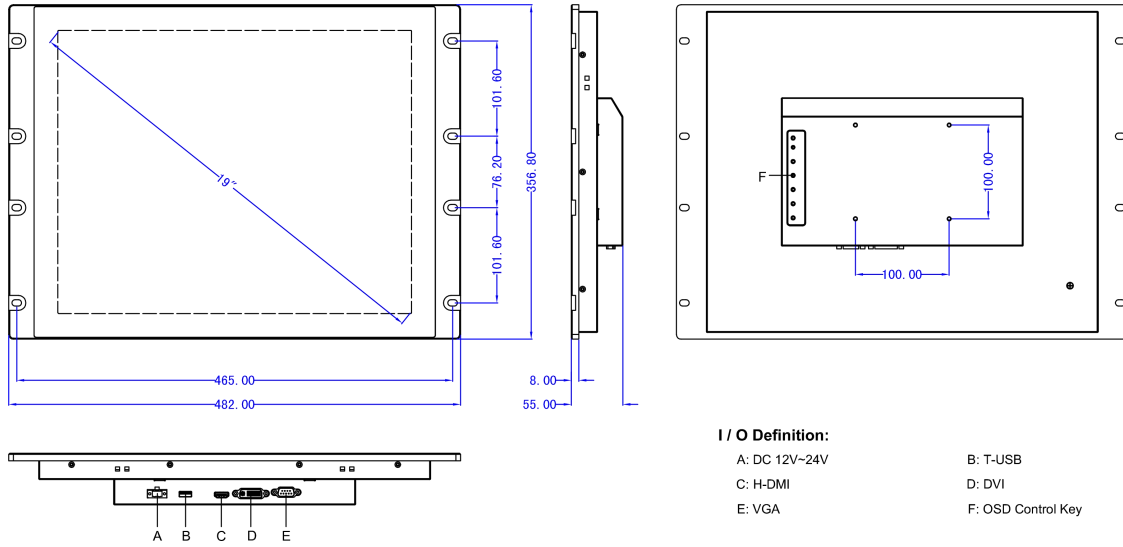

## Specifications

Display	
Panel Size	19" ( 5:4 )
Resolution	1280 x 1024
Display Brightness	450 cd/m2
Contrast Ratio	1000:1
Backlight Lifetime	50000 Hr (min.)
Viewing Angle	85 / 85 / 80 / 80 (CR≥10) ( L / R / U / D )
Touch screen	
Touch Type	10 point PCAP
Surface Hardness	≥7H
I / O	
VGA	1 x VGA
H-DMI	1 x H-DMI
DVI	1 x DVI
USB	1 x Touch USB
Other I/O Interface	1 x OSD Control Key
Power	
Power Adapter	1 x Optional AC/DC 12V/4A , 48W
Power Input	2-pin Terminal Block Connector with Power Input 12~24VDC
Power Consumption	≤30W
Physical	
Material	Aluminum alloy panel, anodized treatment
Mounting	19.0-inch Rack Mount / Stand / Wall / VESA / Panel
Dimension (W x H x D)	482 x 357 x 55 mm
Height	8U
Packing Size	500 x 180 x 450 mm
Weight (Net)	5.2 KG
Environment	
Operating Temperature	-20~70°C ( -4~158°F )
Storage Temperature	-30~80°C (-22~176°F)
Relative Humidity	5%~95%@40°C, non-condensing
Vibration Protection	1.5 Grms, IEC 60068-2-64, random, 5 ~ 500 Hz, 1 hr/axis
IP Level	Front Panel IP66
EMC	CE, FCC, Class A, ROHS , IEC / EN 62368-1

Dimension & I/O

Ordering info

Available models	Description
PM-H019SRC	19" SXGA LCD Industrial Monitor with Capcice touch, 1 x HDMI / 1 x DVI / 1 x VGA / 1 x T-USB / DC 12V~24V

Packing list

1 x Standard product
1 x 60W PSU (Power Supply)
1 x 1.5M HDMI Cable
1 x 1.5M T-USB Cable
8 x Panel mount metal clips

Available models

Display Size	Resolution	Format	Brightness(cd/m2)	Brightness(cd/m2)	LCD Color	Backlight MTBF
15"	1024x768	4:3	350cd/m <sup>2</sup>	89/89/89/89	262K/16.2M	50000 Hr (min.)
17"	1280x1024	5:4	400cd/m <sup>2</sup>	80/80/70/70	262K/16.7M	50000 Hr (min.)
19"	1280x1024	5:4	450cd/m <sup>2</sup>	89/89/89/89	262K/16.7M	50000 Hr (min.)